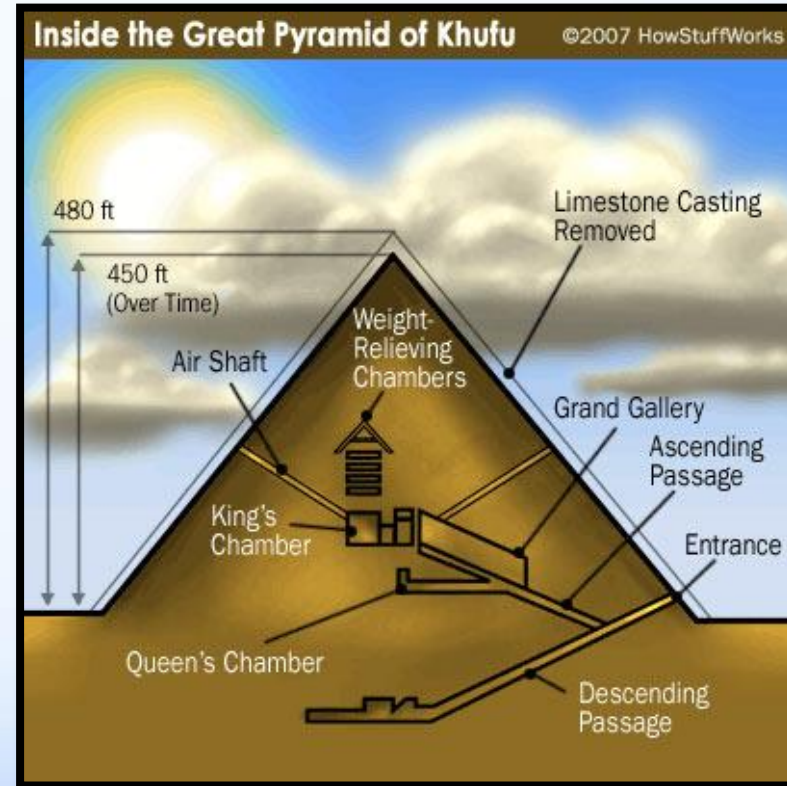

Papyrus – invented early form of paper

Made from a reed found in marshes

Hieroglyphics decoded with finding the **Rosetta Stone** in 1799

Rosetta Stone - 3 texts on the stone all told the same story in different language, could read the Greek, so decoded the others.

A	C-K	B	Y	P	V-F	N	M
J	R	E	H	L	O	X-Z	O-U-W
SH	G	Q	T	KH	D	TA	TH
N	I	S	CH	M	ANKH	WOMAN	MAN

ARCHITECTURE

Famous structures

- Pyramids – Tombs of Pharaohs
- Old Kingdom
- Four sided
- Always on west bank of Nile River (home of the dead or sunset in west)
- Sides set to NSEW
- Largest Great Pyramid at Giza

ARCHITECTURE

- Started building pyramid as soon as Pharaoh took throne
- Made 2 million stones, weighing 5,000 lbs each
- Floated stone down river
- Humans put them in place
 - Before wheels were invented
 - Used sleds, log rollers, and levers along ramps made of packed rubble